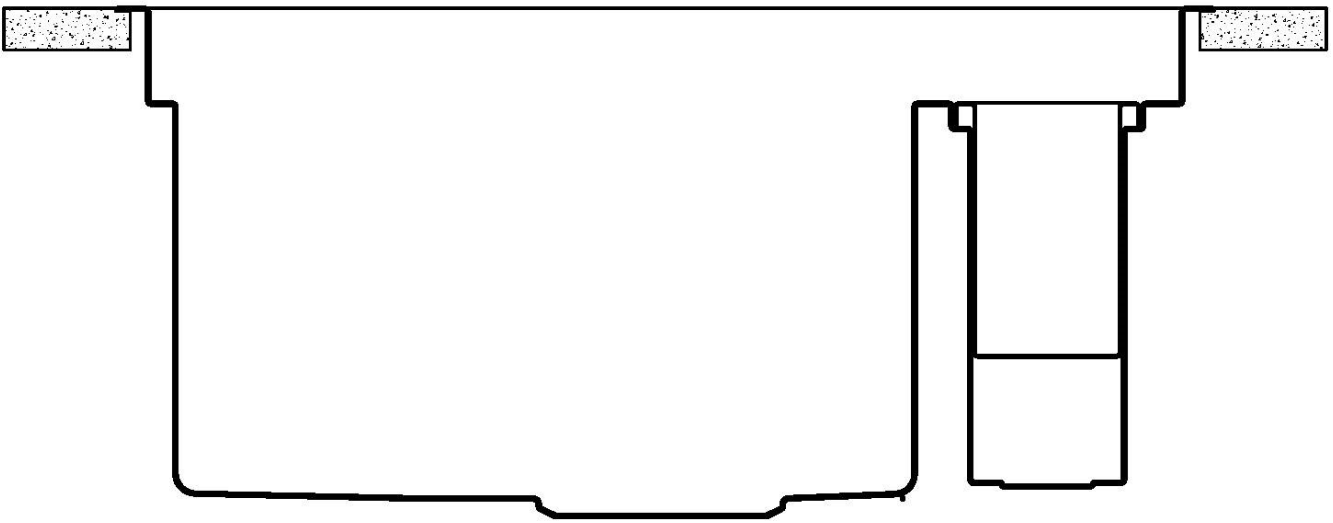

3780 000 **Level "in trough"/Livello "canale"**

Compatible accessories/Accessori compatibili:

8151 004